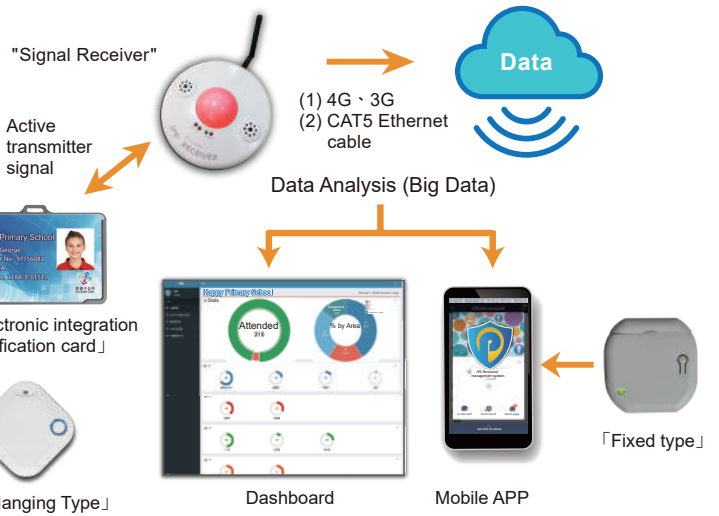

MINI-825

Hanging Type

- Jelly Silicon Material
- Waterproof IP68
- 44H / 59W / 7.4D (mm)
- 19.5g

- Mini size
- iBeacon format (Bluetooth)
- Indoor Locationing
- Daily scheduled Timer
- Vibration Sensor

Electronic Emergency Identification Card (credit card size) Small and Slim

Internet Signal Receiver Data access

- Ethernet + PoE + Adapter dual power supply.
- Receives " Electronic Emergency Identification Card" signal and send them back to data storage in the server for further cloud computing and data analysis.
- Signal reading range of 20 meters.

Network alarms can be installed and used for crime deterrence.

CANNEX TECHNOLOGY INC.

Since 1991
Design and manufacture
/ Made in Taiwan

http://www.akr.com.tw
Tel: +886-4-861-3883(Rep) Fax: +886-4882-8209
Add: No.182, Sec.2, Yuanlu Rd., Sihu, Changhua,
51449, Taiwan

Copyright © 201912 Cannex Technology Inc. All rights reserved.