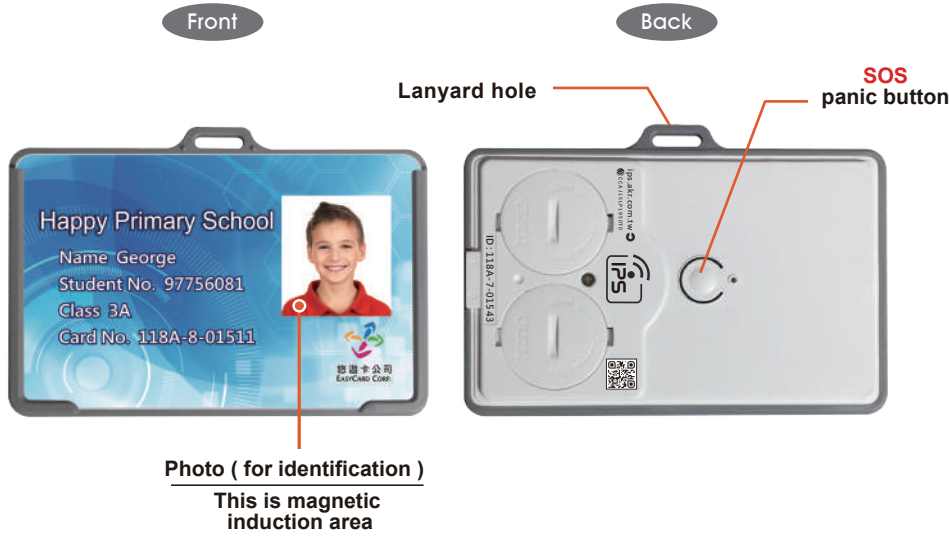

## Hanging Type

- Jelly Silicon Material
- Waterproof IP68
- 44H / 59W / 7.4D (mm)
- 19.5g

- Mini size
- iBeacon format (Bluetooth)
- Indoor Locationing
- Daily scheduled Timer
- Vibration Sensor

## Electronic Emergency Identification Card ( credit card size ) Small and Slim

## Internet Signal Receiver Data access

- Ethernet + PoE + Adapter dual power supply.
- Receives " Electronic Emergency Identification Card" signal and send them back to data storage in the server for further cloud computing and data analysis.
- Signal reading range of 20 meters.