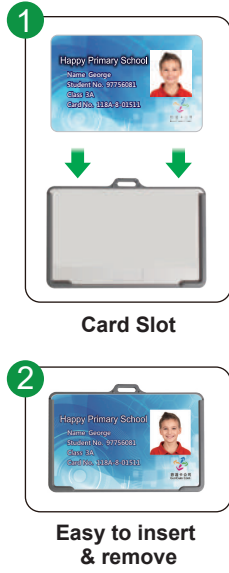

## Hanging Type

- Jelly Silicon Material
- Waterproof IP68
- 44H / 59W / 7.4D (mm)
- 19.5g

- Mini size
- iBeacon format (Bluetooth)
- Indoor Locationing
- Daily scheduled Timer
- Vibration Sensor

## Electronic Emergency Identification Card ( credit card size ) Small and Slim