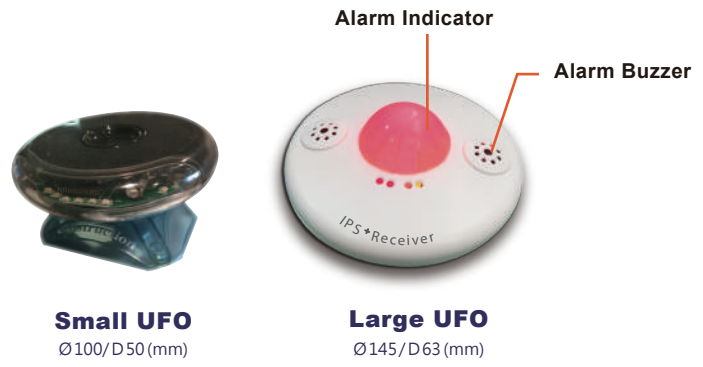

Internet Signal Receiver Data access

- Ethernet + PoE + Adapter dual power supply.
- Receives " Electronic Emergency Identification Card" signal and send them back to data storage in the server for further cloud computing and data analysis.
- Signal reading range of 20 meters.

Network alarms can be installed and used for crime deterrence.